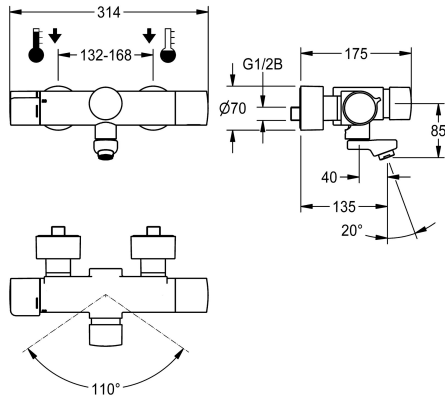

## KWC F5S-Therm

Self-closing thermostatic wall-mounted mixer with pre-fitted hygiene unit

Modell-Linie: F5S | F5ST1104  
Taps | Self closing taps

### KWC-No.

**360008420**  
Projection 195 mm

**360008409**  
Projection 135 mm

**360008421**  
Projection 255 mm

### spout projection

195 mm

135 mm

255 mm

NEW

F5S-Therm self-closing thermostatic mixer DN 15 for wall mounting with lockable swivelling outlet, for sanitary facilities. Hydraulically controlled, connects to hot water and cold water. Pre-fitted hygiene unit with C-module including control electronics, 6 V lithium battery (CR-P2) and solenoid valve cartridge for automatic hygiene flushing and saving of statistical data. FRAMIC self-closing cartridge, hydraulically controlled, low maintenance and stagnation free, with ceramic disc technology, self closing, flow pressure independent due to medium-independent design. Fully adjustable flow time, thermostat with metal handle with adjustable and turn-proof