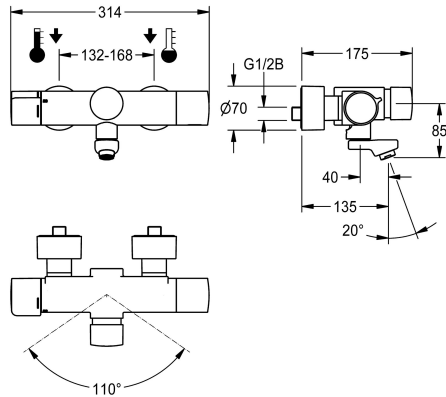

KWC F5S-Therm

Self-closing thermostatic wall-mounted mixer with pre-fitted hygiene unit

Modell-Linie: F5S | F5ST1104
Taps | Self closing taps

KWC-No.

3600008420
Projection 195 mm

3600008409
Projection 135 mm

3600008421
Projection 255 mm

spout projection

195 mm

135 mm

255 mm

NEW

F5S-Therm self-closing thermostatic mixer DN 15 for wall mounting with lockable swivelling outlet, for sanitary facilities. Hydraulically controlled, connects to hot water and cold water. Pre-fitted hygiene unit with C-module including control electronics, 6 V lithium battery (CR-P2) and solenoid valve cartridge for automatic hygiene flushing and saving of statistical data. FRAMIC self-closing cartridge, hydraulically controlled, low maintenance and stagnation free, with ceramic disc technology, self closing, flow pressure independent due to medium-independent design. Fully adjustable flow time, thermostat with metal handle with adjustable and turn-proof

temperature stop, with option for performing manual thermal disinfection. Scald-protected, safe-touch housing, all-metal construction, polished chromium-plated brass. Laminar jet controller with integrated flow rate controller 6.0 l/min. With adjustable and lockable connections with backflow preventers and strainers, fully covered by depth-adjustable screw rosettes. Reach 135 mm. Activated hygiene flushing, fixed interval of 24 hours. With option for radio-controlled parameterisation, read-out of statistical data, realisation of predefined calendar functions as well as grouping of taps to perform predefined control functions via the necessary app.