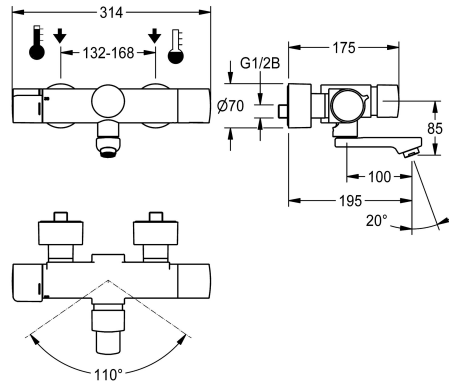

## KWC F5S Therm Self-closing thermostatic wall-mounted mixer with pre-fitted hygiene unit

Modell-Linie: F5S | F5ST1105  
Taps | Self closing taps

### KWC-No.

**3600008420**  
Projection 195 mm

**3600008409**  
Projection 135 mm

**3600008421**  
Projection 255 mm

### spout projection

195 mm

135 mm

255 mm

NEW

F5S-Therm self-closing thermostatic mixer DN 15 for wall mounting with lockable swivelling outlet, for sanitary facilities. Hydraulically controlled, connects to hot water and cold water. Pre-fitted hygiene unit with C-module including control electronics, 6 V lithium battery (CR-P2) and solenoid valve cartridge for automatic hygiene flushing and saving of statistical data. FRAMIC self-closing cartridge, hydraulically controlled, low maintenance and stagnation free, with ceramic disc technology, self closing, flow pressure independent due to medium-independent design. Fully adjustable flow time, thermostat with metal handle with adjustable and turn-proof