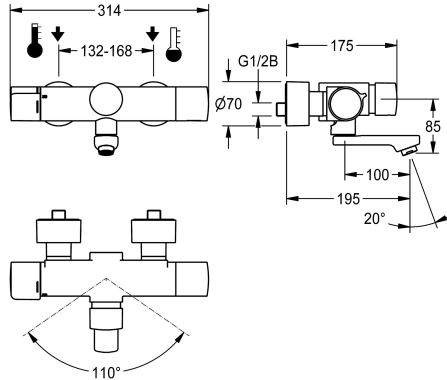

KWC F5S Therm Self-closing thermostatic wall-mounted mixer with pre-fitted hygiene unit

Modell-Linie: F5S | F5ST1105
Taps | Self closing taps

KWC-No.

3600008420
Projection 195 mm

3600008409
Projection 135 mm

3600008421
Projection 255 mm

spout projection

195 mm

135 mm

255 mm

NEW

F5S-Therm self-closing thermostatic mixer DN 15 for wall mounting with lockable swivelling outlet, for sanitary facilities. Hydraulically controlled, connects to hot water and cold water. Pre-fitted hygiene unit with C-module including control electronics, 6 V lithium battery (CR-P2) and solenoid valve cartridge for automatic hygiene flushing and saving of statistical data. FRAMIC self-closing cartridge, hydraulically controlled, low maintenance and stagnation free, with ceramic disc technology, self closing, flow pressure independent due to medium-independent design. Fully adjustable flow time, thermostat with metal handle with adjustable and turn-proof

temperature stop, with option for performing manual thermal disinfection. Scald-protected, safe-touch housing, all-metal construction, polished chromium-plated brass. Laminar jet controller with integrated flow rate controller 6.0 l/min. With adjustable and lockable connections with backflow preventers and strainers, fully covered by depth-adjustable screw rosettes. 195 mm projection. Activated hygiene flushing, fixed interval of 24 hours. With option for radio-controlled parameterisation, read-out of statistical data, realisation of predefined calendar functions as well as grouping of taps to perform predefined control functions via the necessary app.

yes
no
fixed interval 24 hours
no
yes
yes
hydraulic self-closing
yes
DN 15
G 1/2 B
Top section, ceramic
brass
35 Seconds
1 bar
5 Seconds
with thermostat
1
app
no

KWC F5S Therm

Self-closing thermostatic wall-mounted mixer with pre-fitted hygiene unit