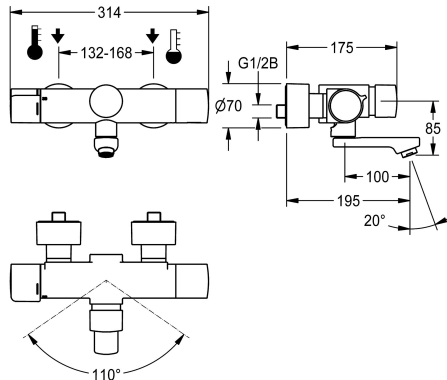

## KWC F5S Therm Self-closing thermostatic wall-mounted mixer with pre-fitted hygiene unit

Modell-Linie: F5S | F5ST1105  
Taps | Self closing taps

### KWC-No.

**3600008420**  
Projection 195 mm

**3600008409**  
Projection 135 mm

**3600008421**  
Projection 255 mm

### spout projection

195 mm

135 mm

255 mm

NEW

F5S-Therm self-closing thermostatic mixer DN 15 for wall mounting with lockable swivelling outlet, for sanitary facilities. Hydraulically controlled, connects to hot water and cold water. Pre-fitted hygiene unit with C-module including control electronics, 6 V lithium battery (CR-P2) and solenoid valve cartridge for automatic hygiene flushing and saving of statistical data. FRAMIC self-closing cartridge, hydraulically controlled, low maintenance and stagnation free, with ceramic disc technology, self closing, flow pressure independent due to medium-independent design. Fully adjustable flow time, thermostat with metal handle with adjustable and turn-proof

yes
no
fixed interval 24 hours
no
yes
yes
hydraulic self-closing
yes
DN 15
G 1/2 B
Top section, ceramic
brass
35 Seconds
1 bar
5 Seconds
with thermostat
1
app
no