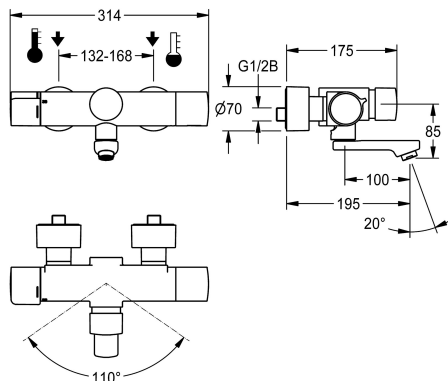

KWC F5S Therm

Self-closing thermostatic wall-mounted mixer with pre-fitted hygiene unit

Modell-Linie: F5S | F5ST1105
Kranar | Självstängande kranar

KWC-No.

3600008420
Projection 195 mm

3600008409
Projection 135 mm

3600008421
Projection 255 mm

Sprut kastare

195 mm

135 mm

255 mm

NEW

F5S-Therm self-closing thermostatic mixer DN 15 for wall mounting with lockable swivelling outlet, for sanitary facilities. Hydraulically controlled, connects to hot water and cold water. Pre-fitted hygiene unit with C-module including control electronics, 6 V lithium battery (CR-P2) and solenoid valve cartridge for automatic hygiene flushing and saving of statistical data. FRAMIC self-closing cartridge, hydraulically controlled, low maintenance and stagnation free, with ceramic disc technology, self closing, flow pressure independent due to medium-independent design. Fully adjustable flow time, thermostat with metal handle with adjustable and turn-proof

temperature stop, with option for performing manual thermal disinfection. Scald-protected, safe-touch housing, all-metal construction, polished chromium-plated brass. Laminar jet controller with integrated flow rate controller 6.0 l/min. With adjustable and lockable connections with backflow preventers and strainers, fully covered by depth-adjustable screw rosettes. 195 mm projection. Activated hygiene flushing, fixed interval of 24 hours. With option for radio-controlled parameterisation, read-out of statistical data, realisation of predefined calendar functions as well as grouping of taps to perform predefined control functions via the necessary app.

ATT-WS-HYGIENE-FLUSH

Nominell diameter

Inbyggnadsmått

Låsmekanism

Material delar

Maximal flödestid

Minimalt flödestryck

Minimal flödes tid