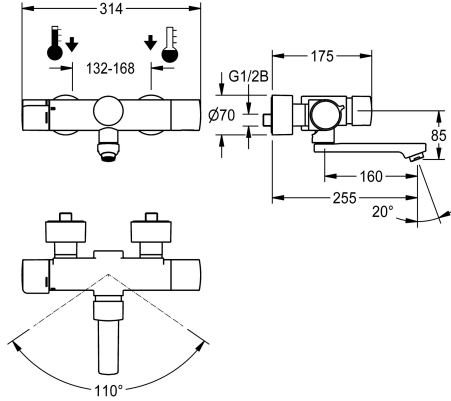

KWC F5S-Therm

Self-closing thermostatic wall-mounted mixer with pre-fitted hygiene unit

Modell-Linie: F5S | F5ST1106
Taps | Self closing taps

KWC-No.

360008420
Projection 195 mm

360008409
Projection 135 mm

360008421
Projection 255 mm

spout projection

195 mm

135 mm

255 mm

NEW

F5S-Therm self-closing thermostatic mixer DN 15 for wall mounting with lockable swivelling outlet, for sanitary facilities. Hydraulically controlled, connects to hot water and cold water. Pre-fitted hygiene unit with C-module including control electronics, 6 V lithium battery (CR-P2) and solenoid valve cartridge for automatic hygiene flushing and saving of statistical data. FRAMIC self-closing cartridge, hydraulically controlled, low maintenance and stagnation free, with ceramic disc technology, self closing, flow pressure independent due to medium-independent design. Fully adjustable flow time, thermostat with metal handle with adjustable and turn-proof

temperature stop, with option for performing manual thermal disinfection. Scald-protected, safe-touch housing, all-metal construction, polished chromium-plated brass. Laminar jet controller with integrated flow rate controller 6.0 l/min. With adjustable and lockable connections with backflow preventers and strainers, fully covered by depth-adjustable screw rosettes. 255 mm projection. Activated hygiene flushing, fixed interval of 24 hours. With option for radio-controlled parameterisation, read-out of statistical data, realisation of predefined calendar functions as well as grouping of taps to perform predefined control functions via the necessary app.

hygiene flushing

diameter nominal

inlet size

Locking mechanism

material fitting

maximum flow time

minimum flow pressure

minimum flow time