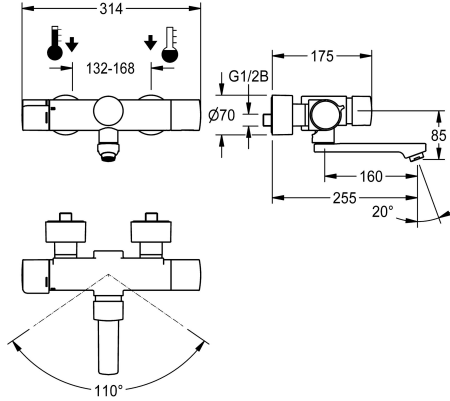

KWC F5S-Therm

Self-closing thermostatic wall-mounted mixer with pre-fitted hygiene unit

Modell-Linie: F5S | F5ST1106
Kranar | Självstängande kranar

KWC-No.

3600008420

Projection 195 mm

3600008409

Projection 135 mm

3600008421

Projection 255 mm

Sprut kastare

195 mm

135 mm

255 mm

NEW

F5S-Therm self-closing thermostatic mixer DN 15 for wall mounting with lockable swivelling outlet, for sanitary facilities. Hydraulically controlled, connects to hot water and cold water. Pre-fitted hygiene unit with C-module including control electronics, 6 V lithium battery (CR-P2) and solenoid valve cartridge for automatic hygiene flushing and saving of statistical data. FRAMIC self-closing cartridge, hydraulically controlled, low maintenance and stagnation free, with ceramic disc technology, self closing, flow pressure independent due to medium-independent design. Fully adjustable flow time, thermostat with metal handle with adjustable and turn-proof

temperature stop, with option for performing manual thermal disinfection. Scald-protected, safe-touch housing, all-metal construction, polished chromium-plated brass. Laminar jet controller with integrated flow rate controller 6.0 l/min. With adjustable and lockable connections with backflow preventers and strainers, fully covered by depth-adjustable screw rosettes. 255 mm projection. Activated hygiene flushing, fixed interval of 24 hours. With option for radio-controlled parameterisation, read-out of statistical data, realisation of predefined calendar functions as well as grouping of taps to perform predefined control functions via the necessary app.

ATT-WS-HYGIENE-FLUSH

Nominell diameter

Inbyggnadsmått

Låsmekanism

Material delar

Maximal flödestid

Minimalt flödestryck

Minimal flödes tid