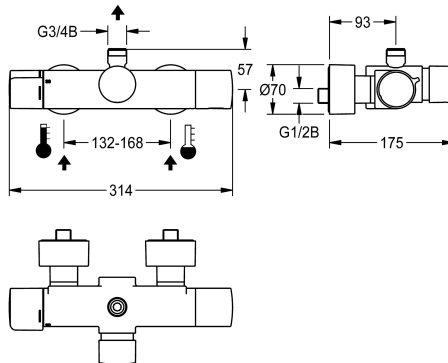

KWC F5S-Therm

Self-closing thermostatic wall-mounted mixer with pre-fitted hygiene unit

Modell-Linie: F5S | F5ST2109

Sprchové armatury | Hydraulicky řízené sprchy

KWC-No.

360008422

F5S-Therm self-closing thermostatic mixer DN 15 for wall mounting, for shower facilities. Hydraulically controlled, connects to hot water and cold water. Pre-fitted hygiene unit with C-module including control electronics, 6 V lithium battery (CR-P2) and solenoid valve cartridge for automatic hygiene flushing and saving of statistical data. FRAMIC self-closing cartridge, hydraulically controlled, low maintenance and stagnation free, with ceramic disc technology, self closing, flow pressure independent due to medium-independent design. Fully adjustable flow duration. Thermostat with metal handle with adjustable and turn-proof temperature stop, with option

for performance of manual thermal disinfection. Scald-protected, safe-touch housing with outlet on top, G 3/4 B, for installation of outlet bend or wall-mounted shower pipe. All-metal construction, polished chromium-plated brass. With adjustable and lockable connections with backflow preventers and strainers, fully covered by depth-adjustable screw rosettes. Activated hygiene flushing, fixed interval of 24 hours. With option for radio-controlled parameterisation, read-out of statistical data, realisation of predefined calendar functions as well as grouping of taps to perform predefined control functions via the necessary app.

Ne
ano
Ne
Ne
není možné
24-H
ano
ano
s hydraulickým automatickým zavíráním
Ne
ano
DN 15
G 1/2 B
Keramická horní část
mosaz
35 Sekundy
1 bar
5 Sekundy
s termostatem
1
APP
Baterie 6 V

KWC F5S-Therm

Self-closing thermostatic wall-mounted mixer with pre-fitted hygiene unit