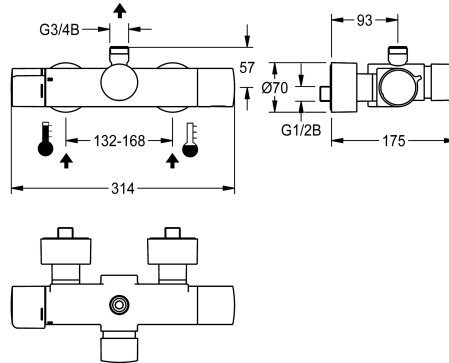

KWC F5S-Therm

Self-closing thermostatic wall-mounted mixer with pre-fitted hygiene unit

Modell-Linie: F5S | F5ST2109
Showers | Self closing showers

KWC-No.

360008422

F5S-Therm self-closing thermostatic mixer DN 15 for wall mounting, for shower facilities. Hydraulically controlled, connects to hot water and cold water. Pre-fitted hygiene unit with C-module including control electronics, 6 V lithium battery (CR-P2) and solenoid valve cartridge for automatic hygiene flushing and saving of statistical data. FRAMIC self-closing cartridge, hydraulically controlled, low maintenance and stagnation free, with ceramic disc technology, self closing, flow pressure independent due to medium-independent design. Fully adjustable flow duration. Thermostat with metal handle with adjustable and turn-proof temperature stop, with option

Technical Data

additional connections	no
with backflow preventer	yes
circulation	no
compatible A3000 open	no
connection with pay water disp	not possible
default automatic hygiene flus	fixed interval 24 hours
with filter	yes
adjustable flow time	yes
functional principle	hydraulic self-closing
for hand shower	no
hygiene flushing	yes
diameter nominal	DN 15
inlet size	G 1/2 B
Locking mechanism	Top section, ceramic
material fitting	brass-look
maximum flow time	35 Seconds
minimum flow pressure	1 bar
minimum flow time	5 Seconds
type of mixing	with thermostat
number of batteries	1
Parameterization	app
power supply connection	Battery 6 V