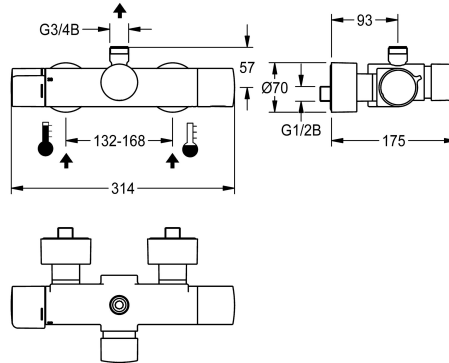

KWC F5S-Therm

Self-closing thermostatic wall-mounted mixer with pre-fitted hygiene unit

Modell-Linie: F5S | F5ST2109

Duschar | Självstängande duschar

KWC-No.

3600008422

F5S-Therm self-closing thermostatic mixer DN 15 for wall mounting, for shower facilities. Hydraulically controlled, connects to hot water and cold water. Pre-fitted hygiene unit with C-module including control electronics, 6 V lithium battery (CR-P2) and solenoid valve cartridge for automatic hygiene flushing and saving of statistical data. FRAMIC self-closing cartridge, hydraulically controlled, low maintenance and stagnation free, with ceramic disc technology, self closing, flow pressure independent due to medium-independent design. Fully adjustable flow duration. Thermostat with metal handle with adjustable and turn-proof temperature stop, with option

for performance of manual thermal disinfection. Scald-protected, safe-touch housing with outlet on top, G 3/4 B, for installation of outlet bend or wall-mounted shower pipe. All-metal construction, polished chromium-plated brass. With adjustable and lockable connections with backflow preventers and strainers, fully covered by depth-adjustable screw rosettes. Activated hygiene flushing, fixed interval of 24 hours. With option for radio-controlled parameterisation, read-out of statistical data, realisation of predefined calendar functions as well as grouping of taps to perform predefined control functions via the necessary app.

Technical Data

extra anslutning
med eterströmningsskydd
Cirkulation
A3000 open-kompatibel
Samband med lön myntopererad behållare
Standard automatisk hygien spolning
med filter
Justerbar flödestid
Funktionell princip
för handdusch
ATT-WS-HYGIENE-FLUSH
Nominell diameter
Inbyggnadsmått
Låsmekanism
Material delar
Maximal flödestid
Minimalt flödestryck
Minimal flödes tid
Typ av blandning
Antal batterier
Parametrisering
Kraft försörjnings anslutning