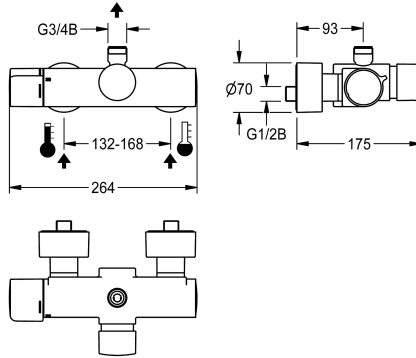

KWC F5S-Therm Self-closing thermostat wall-mounted mixer

Modell-Linie: **F5S | F5ST2101**
Showers | Self closing showers

KWC-No.

3600008672

3600008673

with automatic shower pipe draining

shower pipe draining

no

yes

NEW

F5S-Therm self-closing thermostatic mixer DN 15 for wall mounting, for shower facilities. Hydraulically controlled, connects to hot water and cold water. With mechanism for optional hygiene unit with C-module for automatic hygiene flushing and readout of statistical data. FRAMIC self-closing cartridge, hydraulically controlled, low maintenance and stagnation free, with ceramic disc technology, self closing, flow pressure independent due to medium-independent design. Fully adjustable flow duration. Thermostat with metal

handle with adjustable and turn-proof temperature stop, with option for performance of manual thermal disinfection. Scald-protected, safe-touch housing with outlet on top, G 3/4 B, for installation of outlet bend or wall-mounted shower pipe. All-metal construction, polished chromium-plated brass. With adjustable and lockable connections with backflow preventers and strainers, fully covered by depth-adjustable screw rosettes.

Technical Data

additional connections

no

circulation

no

compatible A3000 open

no

connection with pay water disp

not possible

adjustable flow time

yes

functional principle

hydraulic self-closing

for hand shower

no

hygiene flushing

prepared

diameter nominal

DN 15

inlet size

G 1/2 B

Locking mechanism

Top section, ceramic

material fitting

brass-look

type of mixing

with thermostat

protective shutdown

no

shower pipe draining

no

sound insulation

no

surface finish fitting

chromed

surface treatment fitting

polished

temperature limit

yes

thermal disinfection

manual

type of mounting

wall mounting

type of operation

manual operation