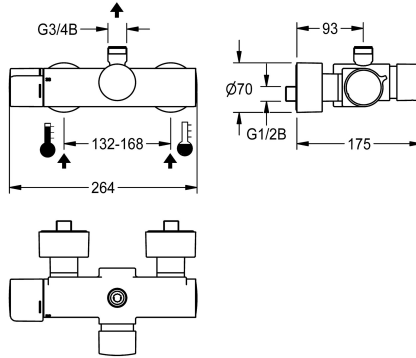

KWC F5S-Therm Self-closing thermostat wall-mounted mixer

Modell-Linie: **F5S | F5ST2101**
Showers | Self closing showers

KWC-No.

3600008672

3600008673

with automatic shower pipe draining

shower pipe draining

no

yes

NEW

F5S-Therm self-closing thermostatic mixer DN 15 for wall mounting, for shower facilities. Hydraulically controlled, connects to hot water and cold water. With mechanism for optional hygiene unit with C-module for automatic hygiene flushing and readout of statistical data. FRAMIC self-closing cartridge, hydraulically controlled, low maintenance and stagnation free, with ceramic disc technology, self closing, flow pressure independent due to medium-independent design. Fully adjustable flow duration. Thermostat with metal

handle with adjustable and turn-proof temperature stop, with option for performance of manual thermal disinfection. Scald-protected, safe-touch housing with outlet on top, G 3/4 B, for installation of outlet bend or wall-mounted shower pipe. All-metal construction, polished chromium-plated brass. With adjustable and lockable connections with backflow preventers and strainers, fully covered by depth-adjustable screw rosettes.

prepared

diameter nominal

DN 15

inlet size

G 1/2 B

Locking mechanism

Top section, ceramic

material fitting