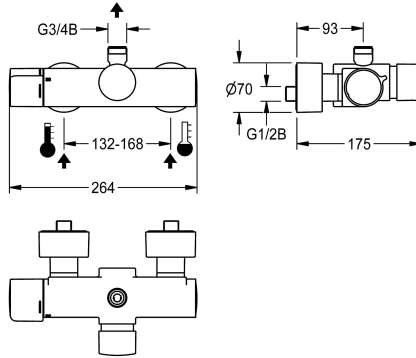

KWC F5S-Therm

Self-closing thermostat wall-mounted mixer

Modell-Linie: F5S | F5ST2101

Duschar | Självstängande duschar

KWC-No.

3600008672

3600008673

with automatic shower pipe draining

Dusch rör dränering

Nej

Ja

NEW

F5S-Therm self-closing thermostatic mixer DN 15 for wall mounting, for shower facilities. Hydraulically controlled, connects to hot water and cold water. With mechanism for optional hygiene unit with C-module for automatic hygiene flushing and readout of statistical data. FRAMIC self-closing cartridge, hydraulically controlled, low maintenance and stagnation free, with ceramic disc technology, self closing, flow pressure independent due to medium-independent design. Fully adjustable flow duration. Thermostat with metal

ATT-WS-HYGIENE-FLUSH

Nominell diameter

Inbyggnadsmått

Låsmekanism

Material delar

Typ av blandning

Säkerhetsavstängning

Dusch rör dränering