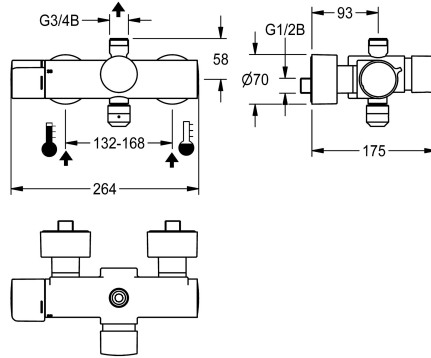

KWC F5S-Therm Self-closing thermostat wall-mounted mixer

Modell-Linie: **F5S | F5ST2102**
Showers | Self closing showers

KWC-No.

3600008672

3600008673

with automatic shower pipe draining

shower pipe draining

no

yes

NEW

F5S-Therm self-closing thermostatic mixer DN 15 for wall mounting, for shower facilities. Hydraulically controlled, connects to hot water and cold water. With mechanism for optional hygiene unit with C-module for automatic hygiene flushing and readout of statistical data. FRAMIC self-closing cartridge, hydraulically controlled, low maintenance and stagnation free, with ceramic disc technology, self closing, flow pressure independent due to medium-independent design. Fully adjustable flow duration. Thermostat with metal

handle with adjustable and turn-proof temperature stop, with option for performance of manual thermal disinfection. Scald-protected, safe-touch housing with outlet on top, G 3/4 B, for installation of outlet bend or wall-mounted shower pipe. All-metal construction, polished chromium-plated brass. With adjustable and lockable connections with backflow preventers and strainers, fully covered by depth-adjustable screw rosettes. Version with automatic shower pipe emptying.

prepared

diameter nominal

DN 15

inlet size

G 1/2 B

Locking mechanism

Top section, ceramic

material fitting