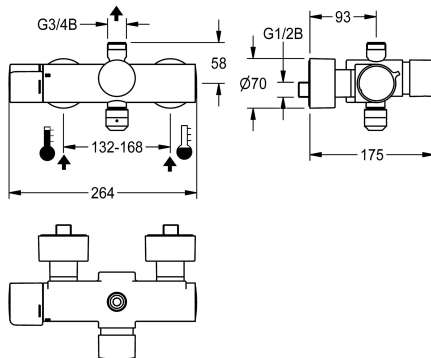

## KWC F5S-Therm

Self-closing thermostat wall-mounted mixer

Modell-Linie: F5S | F5ST2102

Duschar | Självstängande duschar

### Dusch rör dränering

Nej

Ja

NEW

F5S-Therm self-closing thermostatic mixer DN 15 for wall mounting, for shower facilities. Hydraulically controlled, connects to hot water and cold water. With mechanism for optional hygiene unit with C-module for automatic hygiene flushing and readout of statistical data. FRAMIC self-closing cartridge, hydraulically controlled, low maintenance and stagnation free, with ceramic disc technology, self closing, flow pressure independent due to medium-independent design. Fully adjustable flow duration. Thermostat with metal

ATT-WS-HYGIENE-FLUSH

Nominell diameter

Inbyggnadsmått

Låsmekanism

Material delar

Typ av blandning

Säkerhetsavstängning

Dusch rör dränering