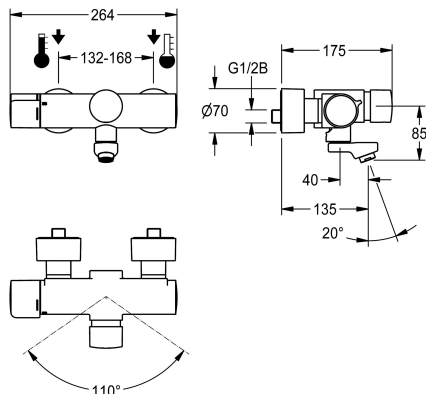

## KWC F5S-Therm

Self-closing thermostat wall-mounted mixer

Modell-Linie: F5S | F5ST1101

Umyvadlové armatury | Samouzavírací armatury

### KWC-No.

**3600008676**

Projection 195 mm

**3600008675**

Projection 135 mm

**3600008677**

Projection 255 mm

### Vzdálenost perlátoru

195 mm

135 mm

255 mm

NEW

F5S-Therm self-closing thermostatic mixer DN 15 for wall mounting with lockable swivelling outlet, for sanitary facilities. Hydraulically controlled, connects to hot water and cold water. With mechanism for optional hygiene unit with C-module for automatic hygiene flushing and readout of statistical data. FRAMIC self-closing cartridge, hydraulically controlled, low maintenance and stagnation free, with ceramic disc technology, self closing, flow pressure independent due to medium-independent design. Fully adjustable

flow duration. Thermostat with metal handle with adjustable and turn-proof temperature stop, with option for performance of manual thermal disinfection. Scald-protected, safe-touch housing, all-metal construction, polished chromium-plated brass. Laminar jet controller with integrated flow rate controller 6.0 l/min. With adjustable and lockable connections with backflow preventers and strainers, fully covered by depth-adjustable screw rosettes. Projection 135 mm.