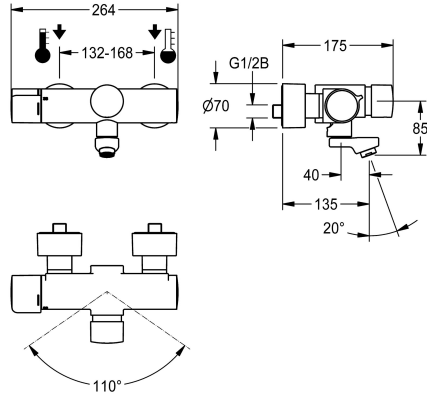

KWC F5S-Therm Self-closing thermostat wall-mounted mixer

Modell-Linie: F5S | F5ST1101
Taps | Self closing taps

KWC-No.

3600008676
Projection 195 mm

3600008675
Projection 135 mm

3600008677
Projection 255 mm

spout projection

195 mm

135 mm

255 mm

NEW

F5S-Therm self-closing thermostatic mixer DN 15 for wall mounting with lockable swivelling outlet, for sanitary facilities. Hydraulically controlled, connects to hot water and cold water. With mechanism for optional hygiene unit with C-module for automatic hygiene flushing and readout of statistical data. FRAMIC self-closing cartridge, hydraulically controlled, low maintenance and stagnation free, with ceramic disc technology, self closing, flow pressure independent due to medium-independent design. Fully adjustable

flow duration. Thermostat with metal handle with adjustable and turn-proof temperature stop, with option for performance of manual thermal disinfection. Scald-protected, safe-touch housing, all-metal construction, polished chromium-plated brass. Laminar jet controller with integrated flow rate controller 6.0 l/min. With adjustable and lockable connections with backflow preventers and strainers, fully covered by depth-adjustable screw rosettes. Projection 135 mm.

Technical Data

compatible A3000 open
depressurised
adjustable flow time
functional principle
hygiene flushing
diameter nominal
inlet size
Locking mechanism
material fitting
type of mixing
Pop-up waste set
protective shutdown
sound insulation
Spout
spout projection
surface finish fitting
surface treatment fitting
temperature limit
thermal disinfection
type of mounting