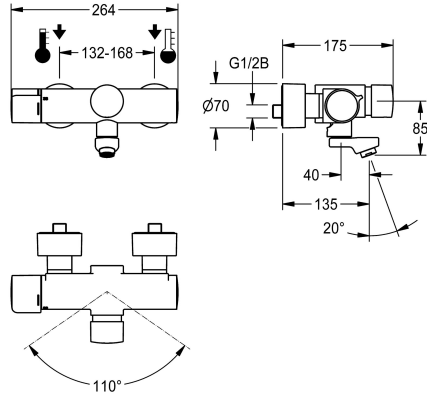

KWC F5S-Therm Self-closing thermostat wall-mounted mixer

Modell-Linie: F5S | F5ST1101
Taps | Self closing taps

KWC-No.

360008676
Projection 195 mm

360008675
Projection 135 mm

360008677
Projection 255 mm

spout projection

195 mm

135 mm

255 mm

NEW

F5S-Therm self-closing thermostatic mixer DN 15 for wall mounting with lockable swivelling outlet, for sanitary facilities. Hydraulically controlled, connects to hot water and cold water. With mechanism for optional hygiene unit with C-module for automatic hygiene flushing and readout of statistical data. FRAMIC self-closing cartridge, hydraulically controlled, low maintenance and stagnation free, with ceramic disc technology, self closing, flow pressure independent due to medium-independent design. Fully adjustable

flow duration. Thermostat with metal handle with adjustable and turn-proof temperature stop, with option for performance of manual thermal disinfection. Scald-protected, safe-touch housing, all-metal construction, polished chromium-plated brass. Laminar jet controller with integrated flow rate controller 6.0 l/min. With adjustable and lockable connections with backflow preventers and strainers, fully covered by depth-adjustable screw rosettes. Projection 135 mm.

Technical Data

compatible A3000 open

depressurised

adjustable flow time

functional principle

hygiene flushing

diameter nominal

inlet size