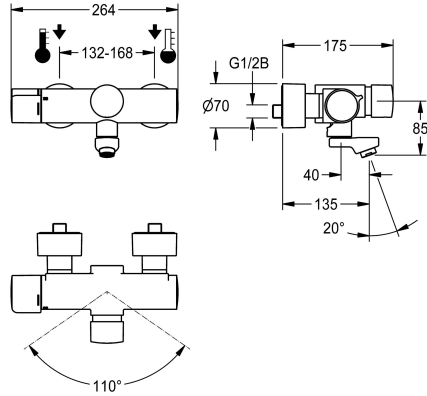

KWC F5S-Therm Self-closing thermostat wall-mounted mixer

Modell-Linie: F5S | F5ST1101
Taps | Self closing taps

KWC-No.

3600008676
Projection 195 mm

3600008675
Projection 135 mm

3600008677
Projection 255 mm

spout projection

195 mm

135 mm

255 mm

NEW

F5S-Therm self-closing thermostatic mixer DN 15 for wall mounting with lockable swivelling outlet, for sanitary facilities. Hydraulically controlled, connects to hot water and cold water. With mechanism for optional hygiene unit with C-module for automatic hygiene flushing and readout of statistical data. FRAMIC self-closing cartridge, hydraulically controlled, low maintenance and stagnation free, with ceramic disc technology, self closing, flow pressure independent due to medium-independent design. Fully adjustable

flow duration. Thermostat with metal handle with adjustable and turn-proof temperature stop, with option for performance of manual thermal disinfection. Scald-protected, safe-touch housing, all-metal construction, polished chromium-plated brass. Laminar jet controller with integrated flow rate controller 6.0 l/min. With adjustable and lockable connections with backflow preventers and strainers, fully covered by depth-adjustable screw rosettes. Projection 135 mm.

Technical Data

compatible A3000 open

depressurised

adjustable flow time

functional principle

hygiene flushing

diameter nominal

inlet size