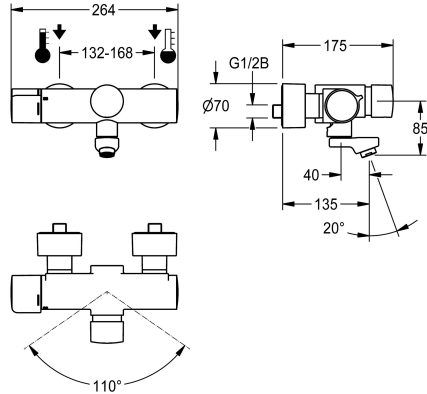

KWC F5S-Therm

Self-closing thermostat wall-mounted mixer

Modell-Linie: F5S | F5ST1101
Kranar | Självstängande kranar

KWC-No.

3600008676

Projection 195 mm

3600008675

Projection 135 mm

3600008677

Projection 255 mm

Sprut kastare

195 mm

135 mm

255 mm

NEW

F5S-Therm self-closing thermostatic mixer DN 15 for wall mounting with lockable swivelling outlet, for sanitary facilities. Hydraulically controlled, connects to hot water and cold water. With mechanism for optional hygiene unit with C-module for automatic hygiene flushing and readout of statistical data. FRAMIC self-closing cartridge, hydraulically controlled, low maintenance and stagnation free, with ceramic disc technology, self closing, flow pressure independent due to medium-independent design. Fully adjustable

flow duration. Thermostat with metal handle with adjustable and turn-proof temperature stop, with option for performance of manual thermal disinfection. Scald-protected, safe-touch housing, all-metal construction, polished chromium-plated brass. Laminar jet controller with integrated flow rate controller 6.0 l/min. With adjustable and lockable connections with backflow preventers and strainers, fully covered by depth-adjustable screw rosettes. Projection 135 mm.

Technical Data

A3000 open-kompatibel

Nedtryckt

Justerbar flödestid

Funktionell princip

ATT-WS-HYGIENE-FLUSH

Nominell diameter

Inbyggnadsmått