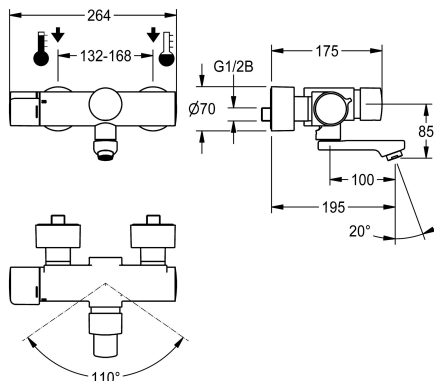

KWC F5S-Therm

Self-closing thermostat wall-mounted mixer

Modell-Linie: F5S | F5ST1102

Umyvadlové armatury | Samouzavírací armatury

KWC-No.

3600008676

Projection 195 mm

3600008675

Projection 135 mm

3600008677

Projection 255 mm

Vzdálenost perlátoru

195 mm

135 mm

255 mm

NEW

F5S-Therm self-closing thermostatic mixer DN 15 for wall mounting with lockable swivelling outlet, for sanitary facilities. Hydraulically controlled, connects to hot water and cold water. With mechanism for optional hygiene unit with C-module for automatic hygiene flushing and readout of statistical data. FRAMIC self-closing cartridge, hydraulically controlled, low maintenance and stagnation free, with ceramic disc technology, self closing, flow pressure independent due to medium-independent design. Fully adjustable

flow duration. Thermostat with metal handle with adjustable and turn-proof temperature stop, with option for performance of manual thermal disinfection. Scald-protected, safe-touch housing, all-metal construction, polished chromium-plated brass. Laminar jet controller with integrated flow rate controller 6.0 l/min. With adjustable and lockable connections with backflow preventers and strainers, fully covered by depth-adjustable screw rosettes. Projection 195 mm.