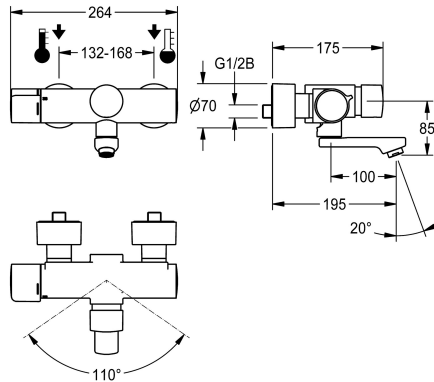

KWC F5S-Therm Self-closing thermostat wall-mounted mixer

Modell-Linie: F5S | F5ST1102
Taps | Self closing taps

KWC-No.

360008676
Projection 195 mm

360008675
Projection 135 mm

360008677
Projection 255 mm

spout projection

195 mm

135 mm

255 mm

NEW

F5S-Therm self-closing thermostatic mixer DN 15 for wall mounting with lockable swivelling outlet, for sanitary facilities. Hydraulically controlled, connects to hot water and cold water. With mechanism for optional hygiene unit with C-module for automatic hygiene flushing and readout of statistical data. FRAMIC self-closing cartridge, hydraulically controlled, low maintenance and stagnation free, with ceramic disc technology, self closing, flow pressure independent due to medium-independent design. Fully adjustable

flow duration. Thermostat with metal handle with adjustable and turn-proof temperature stop, with option for performance of manual thermal disinfection. Scald-protected, safe-touch housing, all-metal construction, polished chromium-plated brass. Laminar jet controller with integrated flow rate controller 6.0 l/min. With adjustable and lockable connections with backflow preventers and strainers, fully covered by depth-adjustable screw rosettes. Projection 195 mm.

Technical Data

compatible A3000 open
depressurised
adjustable flow time
functional principle
hygiene flushing
diameter nominal
inlet size
Locking mechanism
material fitting
type of mixing
Pop-up waste set
protective shutdown
sound insulation
Spout
spout projection
surface finish fitting
surface treatment fitting
temperature limit
thermal disinfection
type of mounting