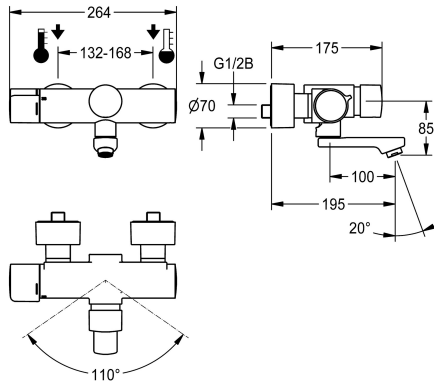

KWC F5S-Therm Self-closing thermostat wall-mounted mixer

Modell-Linie: F5S | F5ST1102
Taps | Self closing taps

KWC-No.

3600008676
Projection 195 mm

3600008675
Projection 135 mm

3600008677
Projection 255 mm

spout projection

195 mm

135 mm

255 mm

NEW

F5S-Therm self-closing thermostatic mixer DN 15 for wall mounting with lockable swivelling outlet, for sanitary facilities. Hydraulically controlled, connects to hot water and cold water. With mechanism for optional hygiene unit with C-module for automatic hygiene flushing and readout of statistical data. FRAMIC self-closing cartridge, hydraulically controlled, low maintenance and stagnation free, with ceramic disc technology, self closing, flow pressure independent due to medium-independent design. Fully adjustable

flow duration. Thermostat with metal handle with adjustable and turn-proof temperature stop, with option for performance of manual thermal disinfection. Scald-protected, safe-touch housing, all-metal construction, polished chromium-plated brass. Laminar jet controller with integrated flow rate controller 6.0 l/min. With adjustable and lockable connections with backflow preventers and strainers, fully covered by depth-adjustable screw rosettes. Projection 195 mm.

Technical Data

compatible A3000 open
depressurised
adjustable flow time
functional principle
hygiene flushing
diameter nominal
inlet size
Locking mechanism
material fitting
type of mixing
Pop-up waste set
protective shutdown
sound insulation
Spout
spout projection
surface finish fitting
surface treatment fitting
temperature limit
thermal disinfection
type of mounting