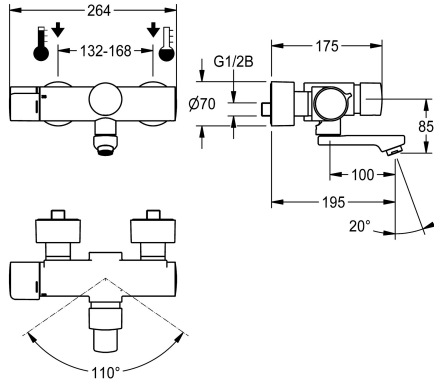

KWC F5S-Therm

Self-closing thermostat wall-mounted mixer

Modell-Linie: F5S | F5ST1102
Kranar | Självstängande kranar

KWC-No.

3600008676

Projection 195 mm

3600008675

Projection 135 mm

3600008677

Projection 255 mm

Sprut kastare

195 mm

135 mm

255 mm

NEW

F5S-Therm self-closing thermostatic mixer DN 15 for wall mounting with lockable swivelling outlet, for sanitary facilities. Hydraulically controlled, connects to hot water and cold water. With mechanism for optional hygiene unit with C-module for automatic hygiene flushing and readout of statistical data. FRAMIC self-closing cartridge, hydraulically controlled, low maintenance and stagnation free, with ceramic disc technology, self closing, flow pressure independent due to medium-independent design. Fully adjustable

flow duration. Thermostat with metal handle with adjustable and turn-proof temperature stop, with option for performance of manual thermal disinfection. Scald-protected, safe-touch housing, all-metal construction, polished chromium-plated brass. Laminar jet controller with integrated flow rate controller 6.0 l/min. With adjustable and lockable connections with backflow preventers and strainers, fully covered by depth-adjustable screw rosettes. Projection 195 mm.

Technical Data

A3000 open-kompatibel

Nedtryckt

Justerbar flödestid

Funktionell princip

ATT-WS-HYGIENE-FLUSH

Nominell diameter

Inbyggnadsmått