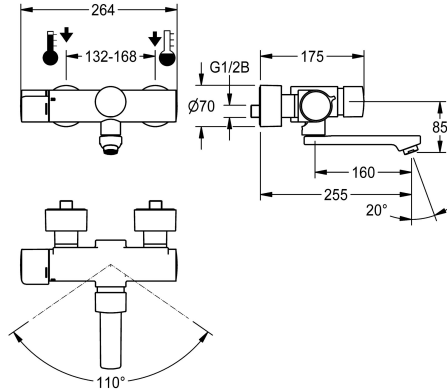

KWC F5S-Therm

Self-closing thermostat wall-mounted mixer

Modell-Linie: F5S | F5ST1103

Umyvadlové armatury | Samouzavírací armatury

KWC-No.

3600008676

Projection 195 mm

3600008675

Projection 135 mm

3600008677

Projection 255 mm

Vzdálenost perlátoru

195 mm

135 mm

255 mm

NEW

F5S-Therm self-closing thermostatic mixer DN 15 for wall mounting with lockable swivelling outlet, for sanitary facilities. Hydraulically controlled, connects to hot water and cold water. With mechanism for optional hygiene unit with C-module for automatic hygiene flushing and readout of statistical data. FRAMIC self-closing cartridge, hydraulically controlled, low maintenance and stagnation free, with ceramic disc technology, self closing, flow pressure independent due to medium-independent design. Fully adjustable

flow duration. Thermostat with metal handle with adjustable and turn-proof temperature stop, with option for performance of manual thermal disinfection. Scald-protected, safe-touch housing, all-metal construction, polished chromium-plated brass. Laminar jet controller with integrated flow rate controller 6.0 l/min. With adjustable and lockable connections with backflow preventers and strainers, fully covered by depth-adjustable screw rosettes. Projection 255 mm.