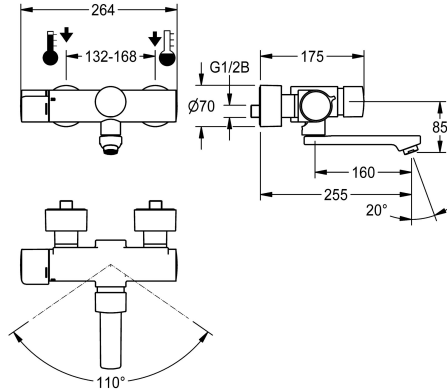

## KWC F5S-Therm

Self-closing thermostat wall-mounted mixer

Modell-Linie: F5S | F5ST1103

Taps | Self closing taps

### KWC-No.

**3600008676**

Projection 195 mm

**3600008675**

Projection 135 mm

**3600008677**

Projection 255 mm

### spout projection

195 mm

135 mm

255 mm

**NEW**

F5S-Therm self-closing thermostatic mixer DN 15 for wall mounting with lockable swivelling outlet, for sanitary facilities. Hydraulically controlled, connects to hot water and cold water. With mechanism for optional hygiene unit with C-module for automatic hygiene flushing and readout of statistical data. FRAMIC self-closing cartridge, hydraulically controlled, low maintenance and stagnation free, with ceramic disc technology, self closing, flow pressure independent due to medium-independent design. Fully adjustable

flow duration. Thermostat with metal handle with adjustable and turn-proof temperature stop, with option for performance of manual thermal disinfection. Scald-protected, safe-touch housing, all-metal construction, polished chromium-plated brass. Laminar jet controller with integrated flow rate controller 6.0 l/min. With adjustable and lockable connections with backflow preventers and strainers, fully covered by depth-adjustable screw rosettes. Projection 255 mm.