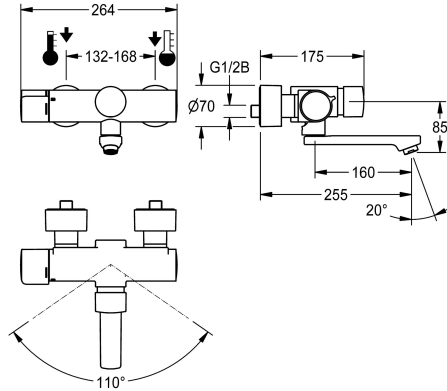

KWC F5S-Therm Self-closing thermostat wall-mounted mixer

Modell-Linie: F5S | F5ST1103
Taps | Self closing taps

KWC-No.

3600008676
Projection 195 mm

3600008675
Projection 135 mm

3600008677
Projection 255 mm

spout projection

195 mm

135 mm

255 mm

NEW

F5S-Therm self-closing thermostatic mixer DN 15 for wall mounting with lockable swivelling outlet, for sanitary facilities. Hydraulically controlled, connects to hot water and cold water. With mechanism for optional hygiene unit with C-module for automatic hygiene flushing and readout of statistical data. FRAMIC self-closing cartridge, hydraulically controlled, low maintenance and stagnation free, with ceramic disc technology, self closing, flow pressure independent due to medium-independent design. Fully adjustable

flow duration. Thermostat with metal handle with adjustable and turn-proof temperature stop, with option for performance of manual thermal disinfection. Scald-protected, safe-touch housing, all-metal construction, polished chromium-plated brass. Laminar jet controller with integrated flow rate controller 6.0 l/min. With adjustable and lockable connections with backflow preventers and strainers, fully covered by depth-adjustable screw rosettes. Projection 255 mm.

hydraulic self-closing

prepared

DN 15

G 1/2 B

Top section, ceramic

brass

with thermostat

no