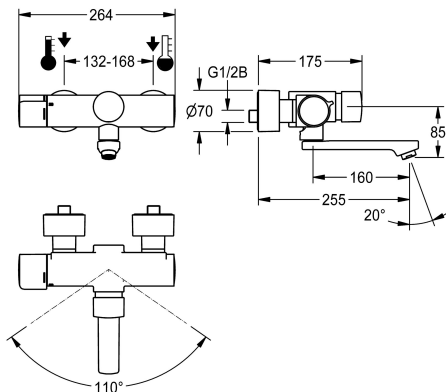

KWC F5S-Therm

Self-closing thermostat wall-mounted mixer

Modell-Linie: F5S | F5ST1103
Taps | Self closing taps

KWC-No.

3600008676

Projection 195 mm

3600008675

Projection 135 mm

3600008677

Projection 255 mm

spout projection

195 mm

135 mm

255 mm

NEW

F5S-Therm self-closing thermostatic mixer DN 15 for wall mounting with lockable swivelling outlet, for sanitary facilities. Hydraulically controlled, connects to hot water and cold water. With mechanism for optional hygiene unit with C-module for automatic hygiene flushing and readout of statistical data. FRAMIC self-closing cartridge, hydraulically controlled, low maintenance and stagnation free, with ceramic disc technology, self closing, flow pressure independent due to medium-independent design. Fully adjustable

flow duration. Thermostat with metal handle with adjustable and turn-proof temperature stop, with option for performance of manual thermal disinfection. Scald-protected, safe-touch housing, all-metal construction, polished chromium-plated brass. Laminar jet controller with integrated flow rate controller 6.0 l/min. With adjustable and lockable connections with backflow preventers and strainers, fully covered by depth-adjustable screw rosettes. Projection 255 mm.

hydraulic self-closing

prepared

DN 15

G 1/2 B

Top section, ceramic

brass

with thermostat

no