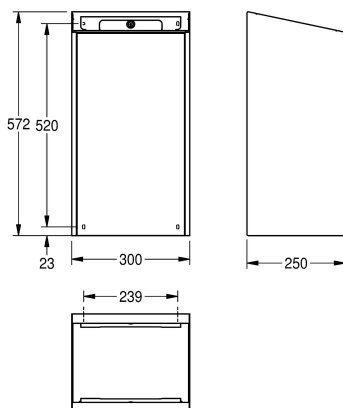

KWC EXOS.
Waste bin for wall mounting

Modell-Linie: EXOS | EXO605B | 3600008763 | EAN/GTIN: 7612987159331
Accessories | Waste bins

Article Number

3600008760
Front stainless steel

3600008763
Stainless steel main housing, black toughened safety glass front panel

3600008790
Stainless steel main housing, white toughened safety glass front panel

Akzentfarbe

Edelstahl

schwarz

weiss

EXOS waste bin for wall mounting, stainless steel, surface satin finished, front black toughened safety glass, material thickness 1.2 mm, cylinder lock with key, approx. 30 litre capacity, integrated

bag holder, including mounting material.
Dimensions 300 x 572 x 250 mm (W x H x D)

Technical Data

Sackhalterung

ja

Füllvolumen

30 Liter

Klappe

nein

Gesamttiefe

250 mm

Gesamthöhe

573 mm

Gesamtbreite

300 mm

Art der Befestigung

geschraubt