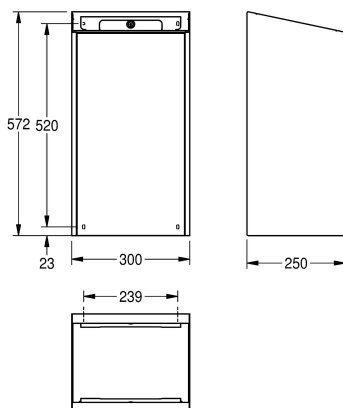

KWC EXOS. Waste bin for wall mounting

Modell-Linie: EXOS | EXO605B | 3600008763 | EAN/GTIN: 7612987159331
Accessories | Waste bins

Article Number

3600008760
Front stainless steel

3600008763
Stainless steel main housing, black toughened safety glass front panel

3600008790
Stainless steel main housing, white toughened safety glass front panel

Akzentfarbe

Edelstahl

schwarz

weiss

EXOS waste bin for wall mounting, stainless steel, surface satin finished, front black toughened safety glass, material thickness 1.2 mm, cylinder lock with key, approx. 30 litre capacity, integrated

bag holder, including mounting material.
Dimensions 300 x 572 x 250 mm (W x H x D)

Technical Data

Sackhalterung

ja

Füllvolumen

30 Liter

Klappe

nein

Gesamttiefe

250 mm

Gesamthöhe

573 mm

Gesamtbreite

300 mm

Art der Befestigung

geschraubt