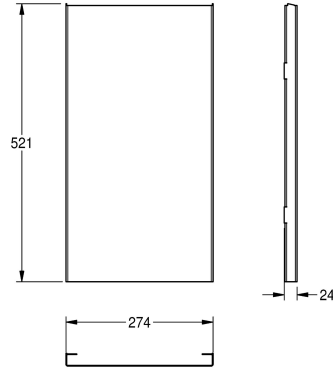

## KWC EXOS.

Stainless steel front for waste bin for wall and recessed mounting

Modell-Linie: EXOS | ZEXO605

Accessories | Complementary parts accessories

### KWC-No.

---

**360008765**

Front stainless steel

---

**2030022931**

Front with black safety glass panel

---

**2030025234**

Front with white safety glass panel

Front, stainless steel, for EXOS waste bins and EXOS combination unit, including mounting material.