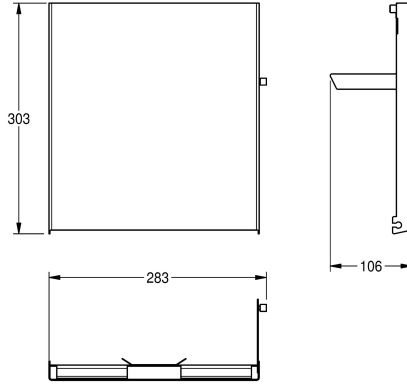

## KWC EXOS.

Stainless steel front paper towel dispenser for recessed mounting

Modell-Linie: EXOS | ZEXO600

Accessories | Complementary parts accessories

### KWC-No.

**360008769**

Front, stainless steel

**2030022937**

Front with black safety glass panel

**2030025236**

Front with white safety glass panel

Front, stainless steel, for EXOS paper towel dispenser, including mounting material.