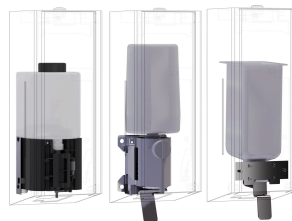

KWC EXOS.
Foam soap dispenser for wall mounting

Modell-Linie: EXOS | EXO616B | 3600008776 | EAN/GTIN: 7612987159478
Accessories | Soap dispensers

Article Number

3600008775

Front with stainless steel surface refinement

3600008776

Stainless steel main housing, black toughened safety glass front panel

3600008794

Stainless steel main housing, white toughened safety glass front panel

EXOS foam soap dispenser for wall mounting, stainless steel, surface satin finished, front black toughened safety glass, material thickness 1.2 mm, side windows, cylinder lock with key, with stainless steel pull handle, suitable for KWC foam soap, including

Einwegbeutel

Optional Accessories

KWC EXOS.

Foam soap dispenser for wall mounting

Modell-Linie: EXOS | EXO616B | 3600008776 | EAN/GTIN: 7612987159478

Accessories | Soap dispensers

EXOS. Stainless steel front for soap dispenser for wall mounting

3600008777
ZEXO616

EXOS. front with white safety glass panel for soap dispenser for wall mounting

2030025238
ZEXOS616W

EXOS. conversion kit for EXOS. soap dispenser

2030022954
ZEXOS625K

EXOS. conversion kit for liquid soap dispenser