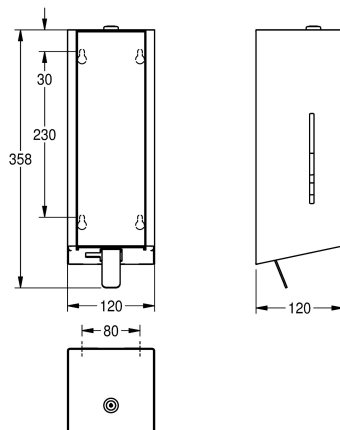

KWC EXOS.
Foam soap dispenser for wall mounting

Modell-Linie: EXOS | EXO616B | 3600008776 | EAN/GTIN: 7612987159478
Accessories | Soap dispensers

Article Number

3600008775

Front with stainless steel surface refinement

3600008776

Stainless steel main housing, black toughened safety glass front panel

3600008794

Stainless steel main housing, white toughened safety glass front panel

EXOS foam soap dispenser for wall mounting, stainless steel, surface satin finished, front black toughened safety glass, material thickness 1.2 mm, side windows, cylinder lock with key, with stainless steel pull handle, suitable for KWC foam soap, including

mounting material and 650 ml KWC foam soap cartridge.

Dimensions 120 x 358 x 120 mm (W x H x D)

Technical Data

Füllmenge

650

Füllmenge ME

ml

Schloss

120 mm

Gesamthöhe

358 mm

Gesamtbreite

120 mm

Oberflächenbehandlung

seidenmatt

Art des Verbrauchsmaterials