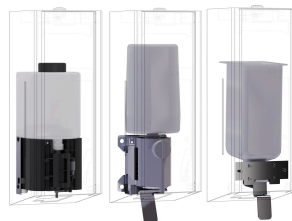

3600008776
Stainless steel main housing, black toughened safety glass front panel

3600008794
Stainless steel main housing, white toughened safety glass front panel

EXOS foam soap dispenser for wall mounting, stainless steel, surface satin finished, front white toughened safety glass, material thickness 1.2 mm, side windows, cylinder lock with key, with stainless steel pull handle, suitable for KWC foam soap,

including mounting material and 650 ml KWC foam soap cartridge.

Dimensions 120 x 358 x 120 mm (W x H x D)

Technical Data

Füllmenge	650
Füllmenge ME	ml
Schloss	Zylinderschloss
Material	Edelstahl
Materialtyp	1.4301 Chromnickelstahl V2A
Materialstärke	1.2 mm
Gesamttiefe	120 mm
Gesamthöhe	358 mm
Gesamtbreite	120 mm
Oberflächenbehandlung	seidenmatt
Art des Verbrauchsmaterials	Schaumseife
Art der Befestigung	geschraubt
Art der Montage	Wandmontage
Art der Bedienung	manueller Betrieb
Typ des Seifentanks/-pumpe	Einwegbeutel

Optional Accessories

KWC EXOS.
Foam soap dispenser for wall mounting

Modell-Linie: EXOS | EXO616W | 3600008794 | EAN/GTIN: 7612987159553
Accessories | Soap dispensers

EXOS. Stainless steel front for soap dispenser for wall mounting

3600008777
ZEXO616

EXOS. front with black safety glass panel for soap dispenser for wall mounting

2030022948
ZEXOS616B

EXOS. conversion kit for EXOS. soap dispenser

2030022954
ZEXOS625K

EXOS. conversion kit for liquid soap dispenser