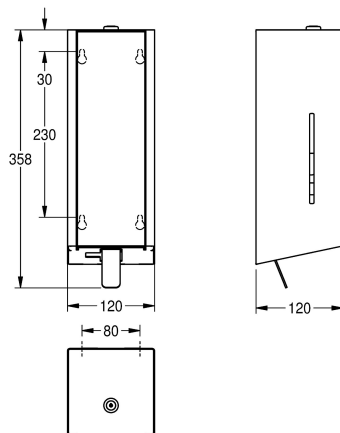

KWC EXOS.
Foam soap dispenser for wall mounting

Modell-Linie: EXOS | EXO616W | 3600008794 | EAN/GTIN: 7612987159553
Accessories | Soap dispensers

Article Number

3600008775
Front with stainless steel surface refinement

3600008776
Stainless steel main housing, black toughened safety glass front panel

3600008794
Stainless steel main housing, white toughened safety glass front panel

EXOS foam soap dispenser for wall mounting, stainless steel, surface satin finished, front white toughened safety glass, material thickness 1.2 mm, side windows, cylinder lock with key, with stainless steel pull handle, suitable for KWC foam soap,

including mounting material and 650 ml KWC foam soap cartridge.

Dimensions 120 x 358 x 120 mm (W x H x D)

Technical Data

Füllmenge	650
Füllmenge ME	ml
Schloss	Zylinderschloss
Material	Edelstahl
Materialtyp	1.4301 Chromnickelstahl V2A
Materialstärke	1.2 mm
Gesamttiefe	120 mm
Gesamthöhe	358 mm
Gesamtbreite	120 mm
Oberflächenbehandlung	seidenmatt
Art des Verbrauchsmaterials	Schaumseife
Art der Befestigung	geschraubt
Art der Montage	Wandmontage
Art der Bedienung	manueller Betrieb
Typ des Seifentanks/-pumpe	Einwegbeutel