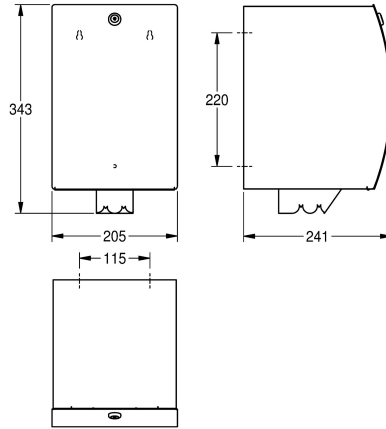

KWC STRATOS
Paper roll box for wall mounting

Modell-Linie: STRATOS | STR635B | 3600008865 | EAN/GTIN: 7612987159638
Accessories | Paper towel dispensers

Article Number

3600008865
Dimensions 205 x 343 x 241 mm (W x H x D)

STRATOS paper roll box for wall mounting, stainless steel, surface satin finished, material thickness 1.5 mm, curved front, cylinder lock with key, for paper rolls with maximum diameter 190 and maximum height 250 mm, only suitable for paper rolls with unwinding from the centre, integrated tear-off edge and strain

relief to prevent paper tearing in the housing, including mounting material.

Dimensions 205 x 343 x 241 mm (W x H x D)

Technical Data

filling quantity	190
filling quantity uom	mm diameter
lock	key-lock
material	stainless steel
material code	1.4301 Chrome Nickel steel V2A
material thickness	1.5 mm
overall depth	241 mm
overall height	343 mm
overall width	205 mm
surface finish	satin finished
type of consumable	paper roll
type of fixing	screw
type of mounting	wall mounting
type of operation	manual operation