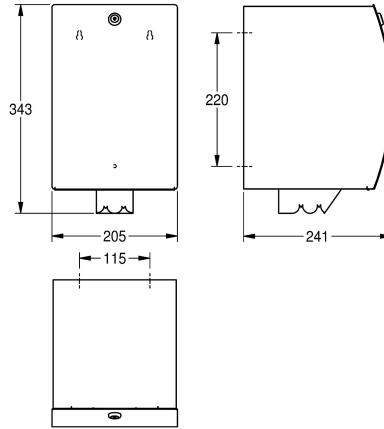

KWC STRATOS
Paper roll box for wall mounting

Modell-Linie: STRATOS | STR635B | 3600008865 | EAN/GTIN: 7612987159638
Accessories | Paper towel dispensers

Article Number

3600008865
Dimensions 205 x 343 x 241 mm (W x H x D)

STRATOS paper roll box for wall mounting, stainless steel, surface satin finished, material thickness 1.5 mm, curved front, cylinder lock with key, for paper rolls with maximum diameter 190 and maximum height 250 mm, only suitable for paper rolls with unwinding from the centre, integrated tear-off edge and strain

relief to prevent paper tearing in the housing, including mounting material.

Dimensions 205 x 343 x 241 mm (W x H x D)

Technical Data

filling quantity	190
filling quantity uom	mm diameter
lock	key-lock
material	stainless steel
material code	1.4301 Chrome Nickel steel V2A
material thickness	1.5 mm
overall depth	241 mm
overall height	343 mm
overall width	205 mm
surface finish	satin finished
type of consumable	paper roll
type of fixing	screw
type of mounting	wall mounting
type of operation	manual operation