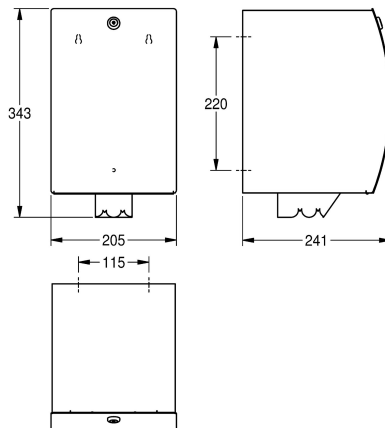

KWC STRATOS
Paper roll box for wall mounting

Modell-Linie: STRATOS | STR635B | 3600008865 | EAN/GTIN: 7612987159638
Accessories | Paper towel dispensers

Article Number

3600008865
Dimensions 205 x 343 x 241 mm (W x H x D)

STRATOS paper roll box for wall mounting, stainless steel, surface satin finished, material thickness 1.5 mm, curved front, cylinder lock with key, for paper rolls with maximum diameter 190 and maximum height 250 mm, only suitable for paper rolls with unwinding from the centre, integrated tear-off edge and strain

relief to prevent paper tearing in the housing, including mounting material.

Dimensions 205 x 343 x 241 mm (W x H x D)

Technical Data

filling quantity	190
filling quantity uom	mm diameter
lock	key-lock
material	stainless steel
material code	1.4301 Chrome Nickel steel V2A
material thickness	1.5 mm
overall depth	241 mm
overall height	343 mm
overall width	205 mm
surface finish	satin finished
type of consumable	paper roll
type of fixing	screw
type of mounting	wall mounting
type of operation	manual operation