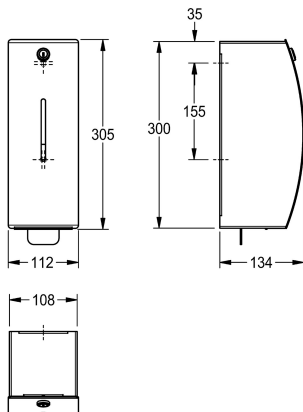

KWC STRATOS
Foam soap dispenser for wall mounting

Modell-Linie: STRATOS | STR616 | 3600008870 | EAN/GTIN: 7612987159676
Accessories | Soap dispensers

Article Number

3600008870

Dimensions 112 x 305 x 134 mm (W x H x D)

STRATOS foam soap dispenser for wall mounting, stainless steel, surface satin finished, material thickness 1.5 mm, curved front with inspection window, cylinder lock with key, with stainless steel pull handle, suitable for KWC foam soap, including mounting

material and 650 ml KWC foam soap cartridge.

Dimensions 112 x 305 x 134 mm (W x H x D)

Technical Data

Füllmenge	650
Füllmenge ME	ml
Schloss	Zylinderschloss
Material	Edelstahl
Materialtyp	1.4301 Chromnickelstahl V2A
Materialstärke	1.5 mm
Gesamttiefe	134 mm
Gesamthöhe	305 mm
Gesamtbreite	112 mm
Oberflächenbehandlung	seidenmatt
Art des Verbrauchsmaterials	Schaumseife
Art der Befestigung	geschraubt
Art der Montage	Wandmontage
Art der Bedienung	manueller Betrieb
Typ des Seifentanks/-pumpe	Einwegbeutel

Consumables

KWC STRATOS

Foam soap dispenser for wall mounting

Modell-Linie: STRATOS | STR616 | 3600008870 | EAN/GTIN: 7612987159676

Accessories | Soap dispensers

Foam soap cartridge

2030058766
EXINX616FP
