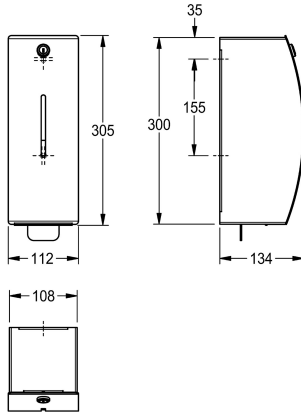

KWC STRATOS
Foam soap dispenser for wall mounting

Modell-Linie: STRATOS | STR616 | 360008870 | EAN/GTIN: 7612987159676
Accessories | Soap dispensers

Article Number

360008870
Dimensions 112 x 305 x 134 mm (W x H x D)

STRATOS foam soap dispenser for wall mounting, stainless steel, surface satin finished, material thickness 1.5 mm, curved front with inspection window, cylinder lock with key, with stainless steel pull handle, suitable for KWC foam soap, including mounting

material and 650 ml KWC foam soap cartridge.
Dimensions 112 x 305 x 134 mm (W x H x D)

Technical Data

Füllmenge	650
Füllmenge ME	ml
Schloss	Zylinderschloss
Material	Edelstahl
Materialtyp	1.4301 Chromnickelstahl V2A
Materialstärke	1.5 mm
Gesamttiefe	134 mm
Gesamthöhe	305 mm
Gesamtbreite	112 mm
Oberflächenbehandlung	seidenmatt
Art des Verbrauchsmaterials	Schaumseife
Art der Befestigung	geschraubt
Art der Montage	Wandmontage
Art der Bedienung	manueller Betrieb
Typ des Seifentanks/-pumpe	Einwegbeutel

Consumables

KWC STRATOS

Foam soap dispenser for wall mounting

Modell-Linie: STRATOS | STR616 | 3600008870 | EAN/GTIN: 7612987159676

Accessories | Soap dispensers

Foam soap cartridge

2030058766
EXINX616FP
