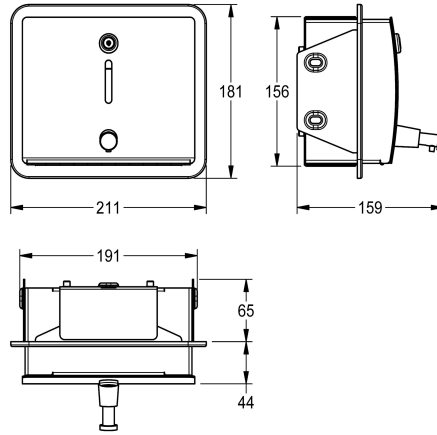

KWC STRATOS
Soap dispenser for recessed mounting

Modell-Linie: STRATOS | STR619EN | 3600008890 | EAN/GTIN: 7612987159935
Accessories | Soap dispensers

Article Number

3600008890
Dimensions 211 x 181 x 159 mm (W x H x D)

STRATOS soap dispenser for recessed mounting, stainless steel, surface satin finished, material thickness 1.5 mm, curved front with inspection window and push button for front operation, cylinder lock with key, suitable for liquid soap or lotion, 1000 ml

refill container, including mounting material.
Dimensions 211 x 181 x 159 mm (W x H x D)

Technical Data

filling quantity	1
filling quantity uom	liter
lock	key-lock
material	stainless steel
material code	1.4301 Chrome Nickel steel V2A
material thickness	1.5 mm
overall depth	159 mm
overall height	181 mm
overall width	211 mm
surface finish	satin finished
type of consumable	liquid soap
type of fixing	screw
type of mounting	recessed mounting
type of operation	manual operation
type of soap container	integrated refillable tank

Consumables

KWC STRATOS

Soap dispenser for recessed mounting

Modell-Linie: STRATOS | STR619EN | 3600008890 | EAN/GTIN: 7612987159935

Accessories | Soap dispensers

Liquid soap

2030058103
SO1LP

Liquid soap