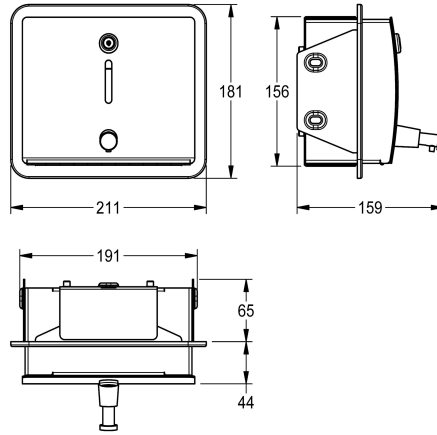

**KWC STRATOS**  
Soap dispenser for recessed mounting

Modell-Linie: STRATOS | STR619EN | 3600008890 | EAN/GTIN: 7612987159935  
Accessories | Soap dispensers

**Article Number**

**3600008890**  
Dimensions 211 x 181 x 159 mm (W x H x D)

STRATOS soap dispenser for recessed mounting, stainless steel, surface satin finished, material thickness 1.5 mm, curved front with inspection window and push button for front operation, cylinder lock with key, suitable for liquid soap or lotion, 1000 ml

refill container, including mounting material.  
Dimensions 211 x 181 x 159 mm (W x H x D)

**Technical Data**

filling quantity	1
filling quantity uom	liter
lock	key-lock
material	stainless steel
material code	1.4301 Chrome Nickel steel V2A
material thickness	1.5 mm
overall depth	159 mm
overall height	181 mm
overall width	211 mm
surface finish	satin finished
type of consumable	liquid soap
type of fixing	screw
type of mounting	recessed mounting
type of operation	manual operation
type of soap container	integrated refillable tank

**Consumables**

**KWC STRATOS**

Soap dispenser for recessed mounting

**Modell-Linie: STRATOS | STR619EN | 3600008890 | EAN/GTIN: 7612987159935**

Accessories | Soap dispensers

**Liquid soap**

---

**2030058103**  
SO1LP