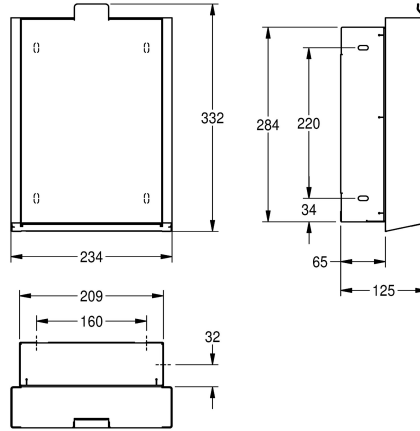

**KWC EXOS.**

Hygiene waste bin for recessed mounting

Modell-Linie: EXOS | EXO611EX | 3600008908 | EAN/GTIN: 7612987160016

Accessories | Hygiene bins

**Article Number**

**3600008908**

**3600008910**

Stainless steel main housing, black toughened safety glass front panel

**3600008957**

Stainless steel main housing, white toughened safety glass front panel

**Accent colour**

stainless steel-look

black

white

EXOS hygiene waste bin for recessed mounting, stainless steel, surface satin finished, material thickness 1.2 mm, approx. 3.7 litre capacity, hinged self-closing front, integrated plastic container for

waste removal, including mounting material.

Dimensions 234 x 332 x 125 mm (W x H x D)

**Technical Data**

bag holder

no

filling volume

3.7 Liter

lid

1.2 mm

overall depth

125 mm

overall height

332 mm

overall width

234 mm

type of fixing