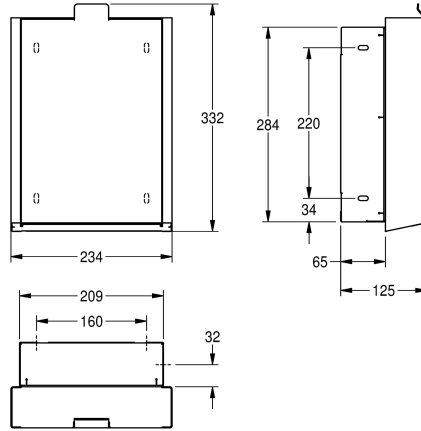

**KWC EXOS.**

Hygiene waste bin for recessed mounting

Modell-Linie: EXOS | EXO611EX | 3600008908 | EAN/GTIN: 7612987160016

Accessories | Hygiene bins

**Article Number**

**3600008908**

**3600008910**

Stainless steel main housing, black toughened safety glass front panel

**3600008957**

Stainless steel main housing, white toughened safety glass front panel

**Accent colour**

stainless steel

black

white

EXOS hygiene waste bin for recessed mounting, stainless steel, surface satin finished, material thickness 1.2 mm, approx. 3.7 litre capacity, hinged self-closing front, integrated plastic container for

waste removal, including mounting material.

Dimensions 234 x 332 x 125 mm (W x H x D)

**Technical Data**

bag holder

no

filling volume

3.7 Liter

lid

1.2 mm

overall depth

125 mm

overall height

332 mm

overall width

234 mm

type of fixing