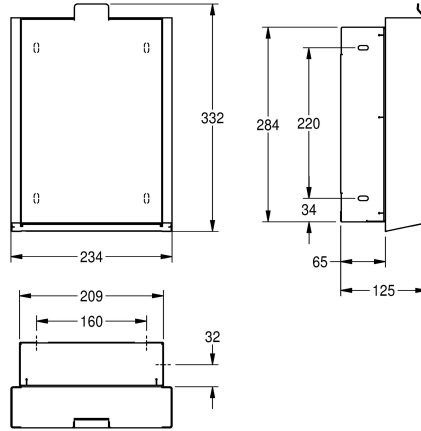

KWC EXOS.
Hygiene waste bin

Modell-Linie: EXOS | EXO611EB | 3600008910 | EAN/GTIN: 7612987160023
Accessories | Hygiene bins

Article Number

3600008908

3600008910

Stainless steel main housing, black toughened safety glass front panel

3600008957

Stainless steel main housing, white toughened safety glass front panel

Accent colour

stainless steel-look

black

white

EXOS hygiene waste bin for recessed mounting, stainless steel, surface satin finished, front black toughened safety glass, material thickness 1.2 mm, approx. 3.7 litre capacity, hinged self-closing front, integrated plastic container for waste removal, including

mounting material.

Dimensions 234 x 332 x 125 mm (W x H x D)

Technical Data

bag holder

no

filling volume

3.7 Liter

lid

1.2 mm

overall depth

125 mm

overall height

332 mm

overall width

234 mm

type of fixing