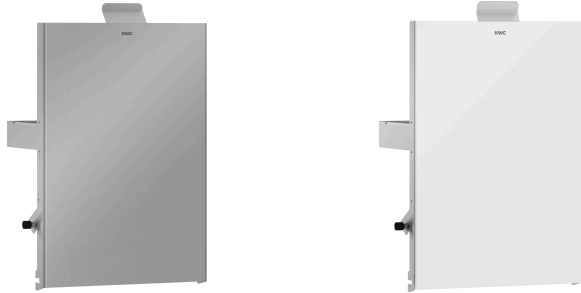

KWC EXOS.
Hygiene waste bin

Modell-Linie: **EXOS** | **EXO611EB** | **3600008910** | EAN/GTIN: **7612987160023**
Accessories | Hygiene bins

EXOS. stainless steel front for EXOS.
hygiene waste bin for wall and recessed
mounting

3600008929
ZEXO611

EXOS. front with white safety glass
panel

2030034707
ZEXOS611W