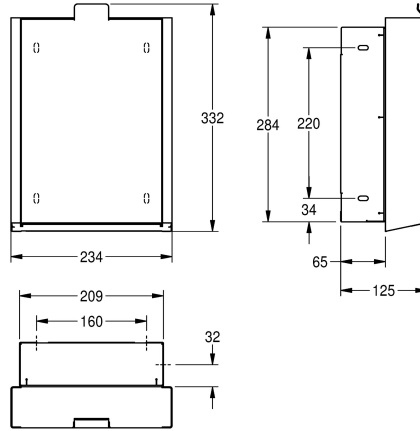

**KWC EXOS.**  
Hygiene waste bin

Modell-Linie: EXOS | EXO611EB | 3600008910 | EAN/GTIN: 7612987160023  
Accessories | Hygiene bins

**Article Number**

**3600008908**

**3600008910**

Stainless steel main housing, black toughened safety glass front panel

**3600008957**

Stainless steel main housing, white toughened safety glass front panel

**Accent colour**

stainless steel

black

white

EXOS hygiene waste bin for recessed mounting, stainless steel, surface satin finished, front black toughened safety glass, material thickness 1.2 mm, approx. 3.7 litre capacity, hinged self-closing front, integrated plastic container for waste removal, including

mounting material.

Dimensions 234 x 332 x 125 mm (W x H x D)

**Technical Data**

bag holder

no

filling volume

3.7 Liter

lid

1.2 mm

overall depth

125 mm

overall height

332 mm

overall width

234 mm

type of fixing