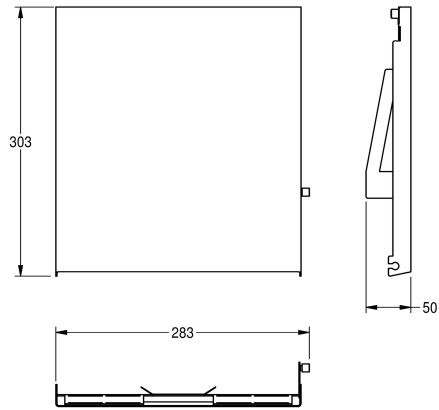

KWC EXOS.

Stainless steel front for paper towel dispenser for recessed mounting

Modell-Linie: EXOS | ZEXO600E

Accessories | Complementary parts accessories

KWC-No.

360008927

Front stainless steel

2030034648

Black toughened safety glass front panel

2030034672

White toughened safety glass front panel

Front, stainless steel, for EXOS paper towel dispenser for recessed mounting, including mounting material.