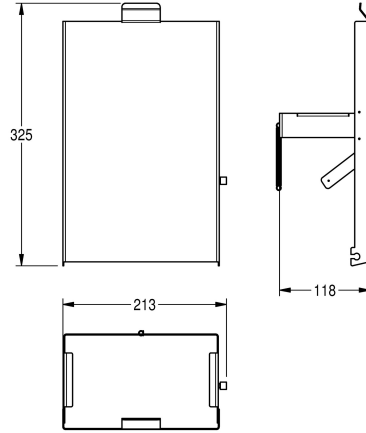

KWC EXOS.

Stainless steel front for EXOS. hygiene waste bin for wall and recessed mounting

Modell-Linie: EXOS | ZEXO611

Accessories | Complementary parts accessories

KWC-No.

360008929

Front stainless steel

2030034650

Front with black safety glass panel

2030034707

Front with white safety glass panel

Front, stainless steel, for EXOS hygiene waste bins, including mounting material.