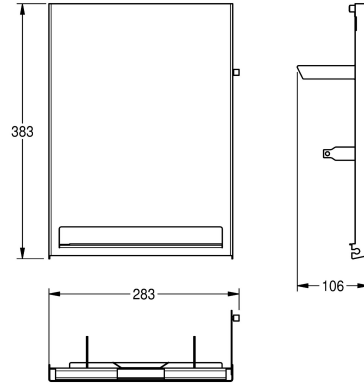

## KWC EXOS.

Stainless steel front for paper towel dispenser

Modell-Linie: EXOS | ZEXO637

Accessories | Complementary parts accessories

### KWC-No.

**360008936**

Front stainless steel

**2030022953**

Front with black safety glass panel

**2030025239**

Front with white safety glass panel

Front, stainless steel, for EXOS paper towel dispenser, including mounting material.