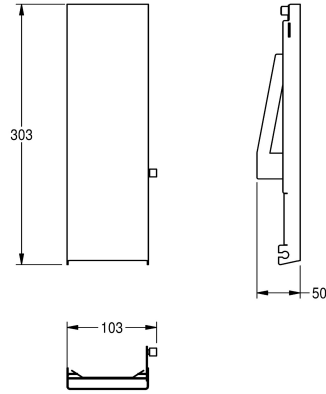

KWC EXOS.

Stainless steel front for soap dispenser for recessed mounting

Modell-Linie: EXOS | ZEXO616E

Accessories | Complementary parts accessories

KWC-No.

360008940

Front stainless steel

2030034654

Black toughened safety glass front panel

2030034710

White toughened safety glass front panel

Front, stainless steel, for all EXOS soap dispensers for recessed mounting, including fixing material.